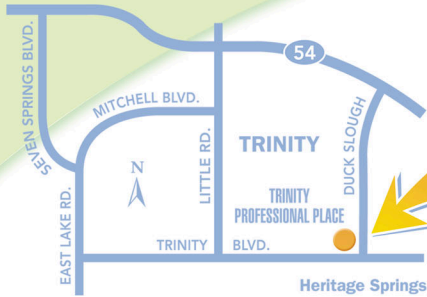

GRAND OPENING!

New Location Now Open In Trinity

The office of Dr. Angela Bernardo and staff are proud to announce the transition of Trinity Eye Care into our brand new location at Trinity Professional Place, beginning December 1st, 2008. We at Trinity Eye Care are still committed to **delivering superior** patient care through **cutting edge** technology, and top of the line products & services to valued patients & customers such as you. Your loyalty and business have played a key role in the growth of our practice since opening the doors in 2004, and we are proud to offer the following enhanced services at our new location: